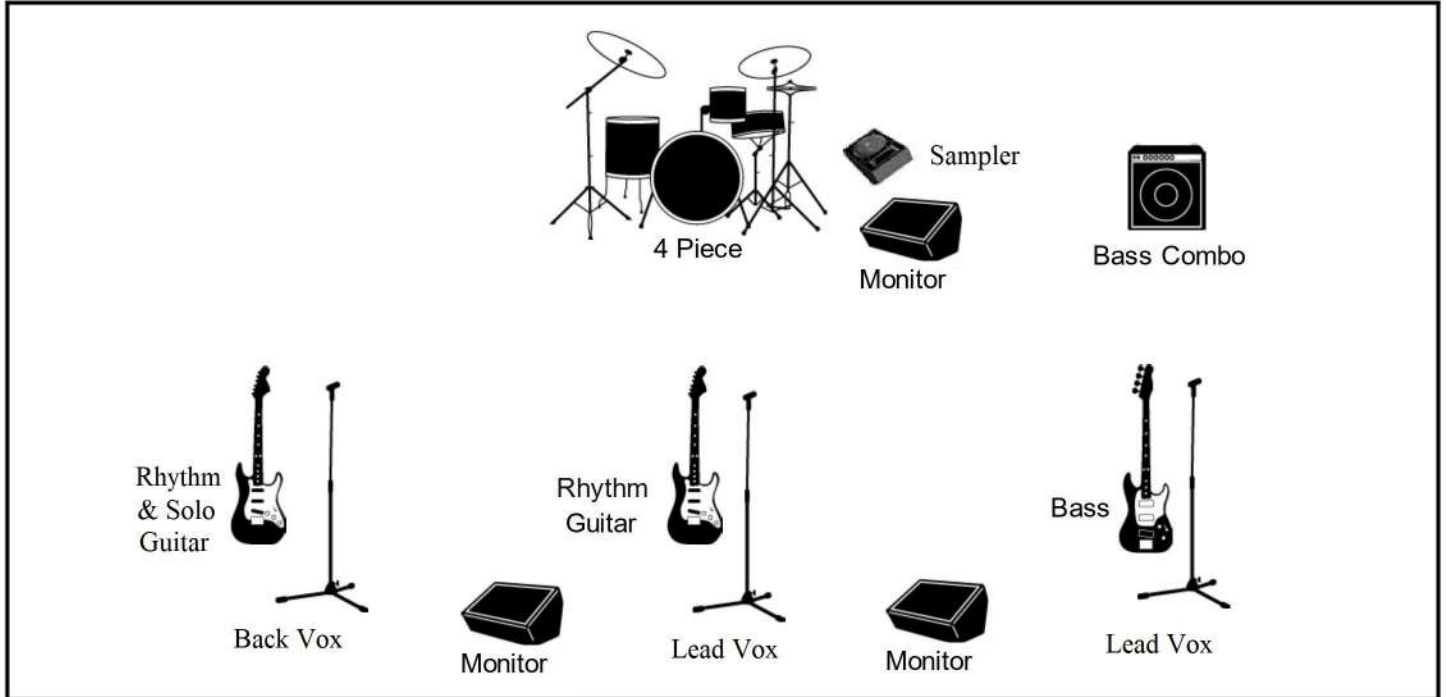

# STAGE PLOT

## Mr. Stranger

STAGE

### NOTES

Guitar in the center only plays sometimes  
Sampler plays keyboard parts; mono output is ok

### INPUT LIST

Sampler - 2x big jack  
Mics - 3x xlr  
Guitar - 2x big jack into DI box  
Bass amp mic  
Drum mics